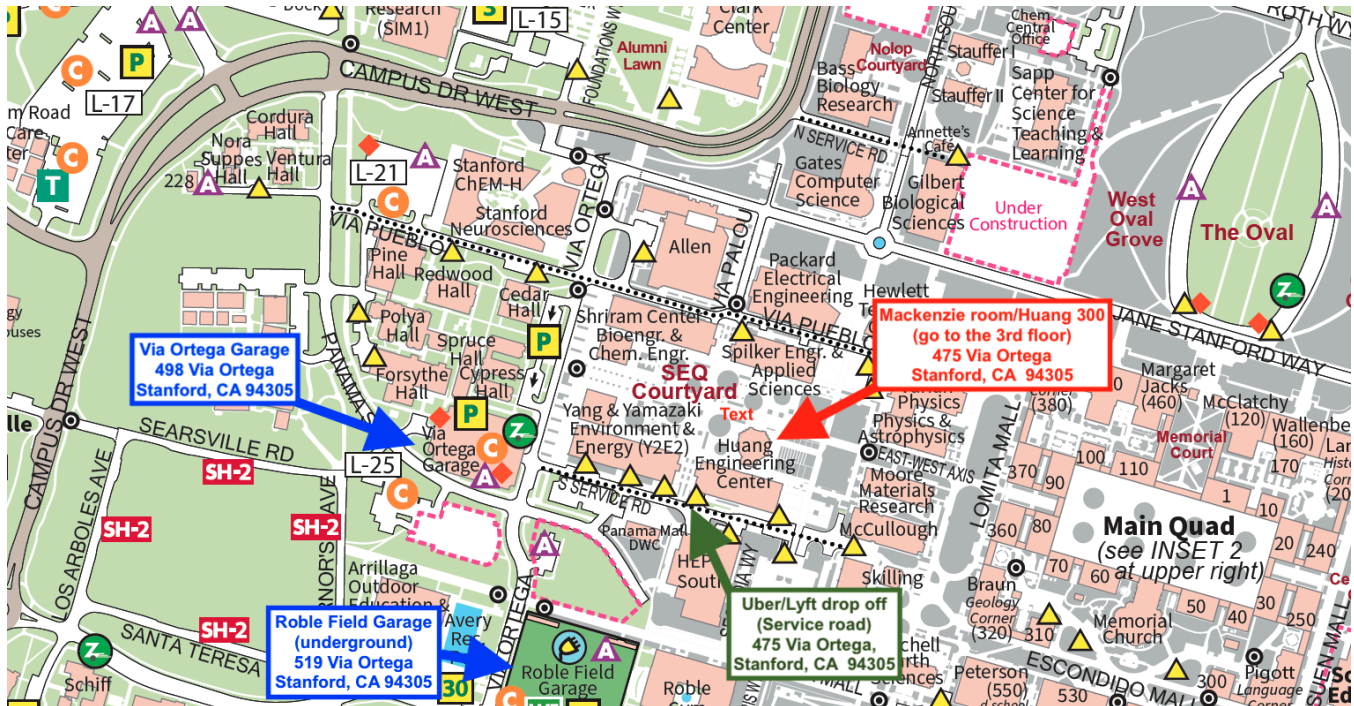

NW-AI-Hub All-Members Meeting 2026 Travel Logistics | July 23, 2026

Location (red arrow):

Mackenzie Room (Huang room 300)

[Huang Engineering Center](#) at 475 Via Ortega, Stanford, CA 94305

Note: There will be signs from the parking garages to the meeting location.

Parking (blue arrow):

[Via Ortega Garage](#) at 498 Via Ortega, Stanford CA 94305

[Roble Field Garage](#) (underground) at 519 Via Ortega, Stanford CA 94305

**** [Parking Permit Request Form](#) or email pacific-nw-ai-hub@stanford.edu by Thursday, July 9 at**

Uber/Lyft drop off (green arrow):

Stanford has bollards that block unauthorized vehicles from driving onto central campus but there is a service road for [drop off at the back of the Huang building](#) at 475 Via Ortega, Stanford, CA 94305

[Creekside Inn](#), [Hotel Lucent](#), [Hotel Keen](#), [Zen Hotel](#), [Nest Hotel](#)

[Palo Alto hotels](#)

[San Francisco Peninsula hotels](#)

For Fun - Explore Stanford:

[Information and maps](#) for Stanford campus destinations such as the Oval and Palm Drive, Main Quad, Memorial Church, Hoover Tower, Rodin Sculpture Garden, and [bookstore](#).